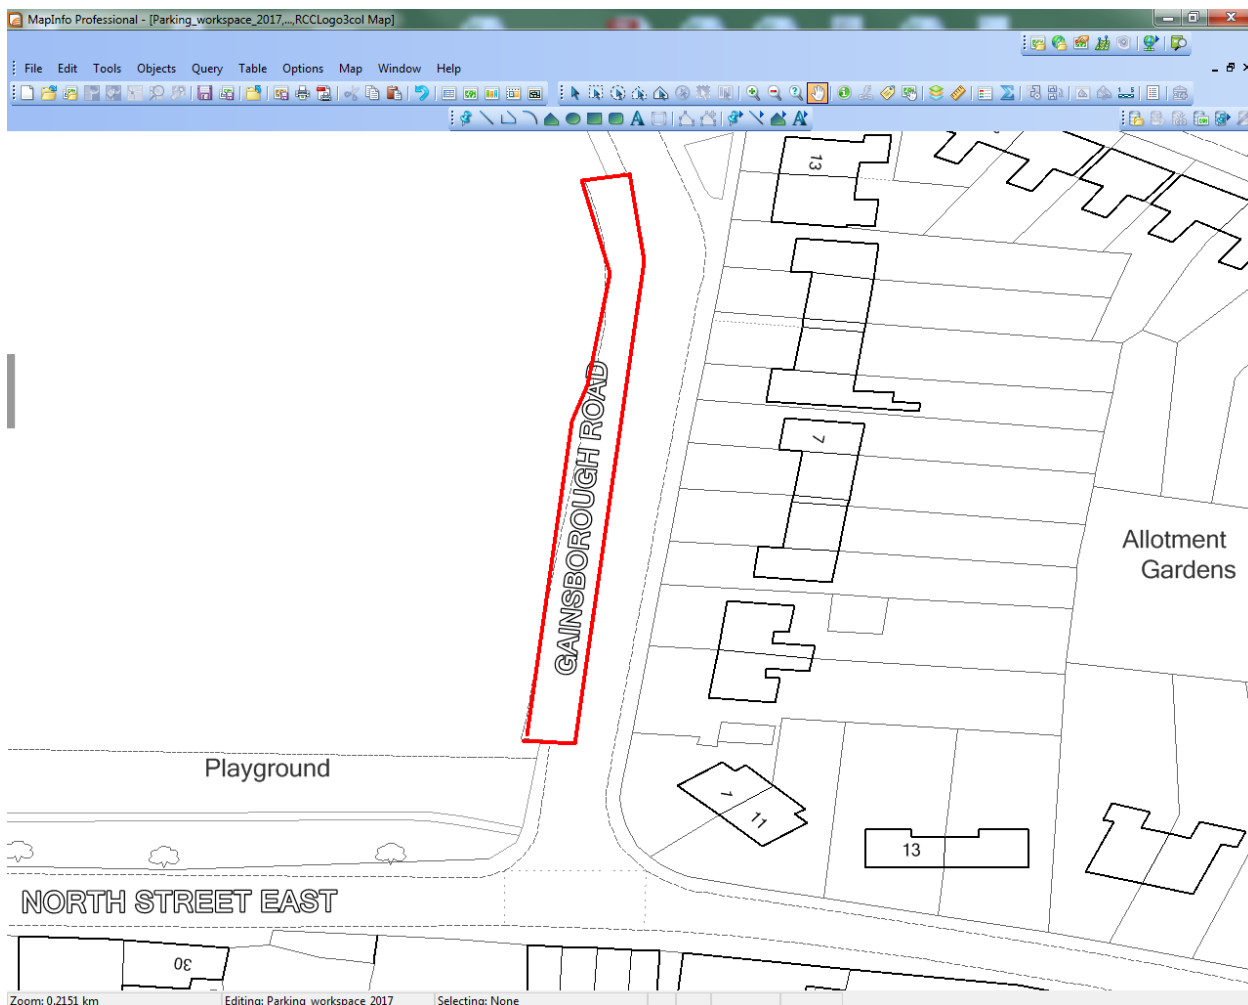

Rutland
County Council

Rutland County Council

Catmose

Oakham

Rutland

LE15 6HP

telephone: 01572 722 577

fax: 01572 758 307

email: enquiries@rutland.gov.uk

web: www.rutland.gov.uk

DX: 28340 Oakham

Residents & Motorists (Gainsborough Road & Seaton Road)

28th February 2017

Dear Resident / Motorist

LINE MARKING

Our road marking crew will be in the area to mark new bays and lines on

THURSDAY 2nd MARCH

I would be grateful if vehicles could not be parked in the sections indicated in red below until works are finished on that day.