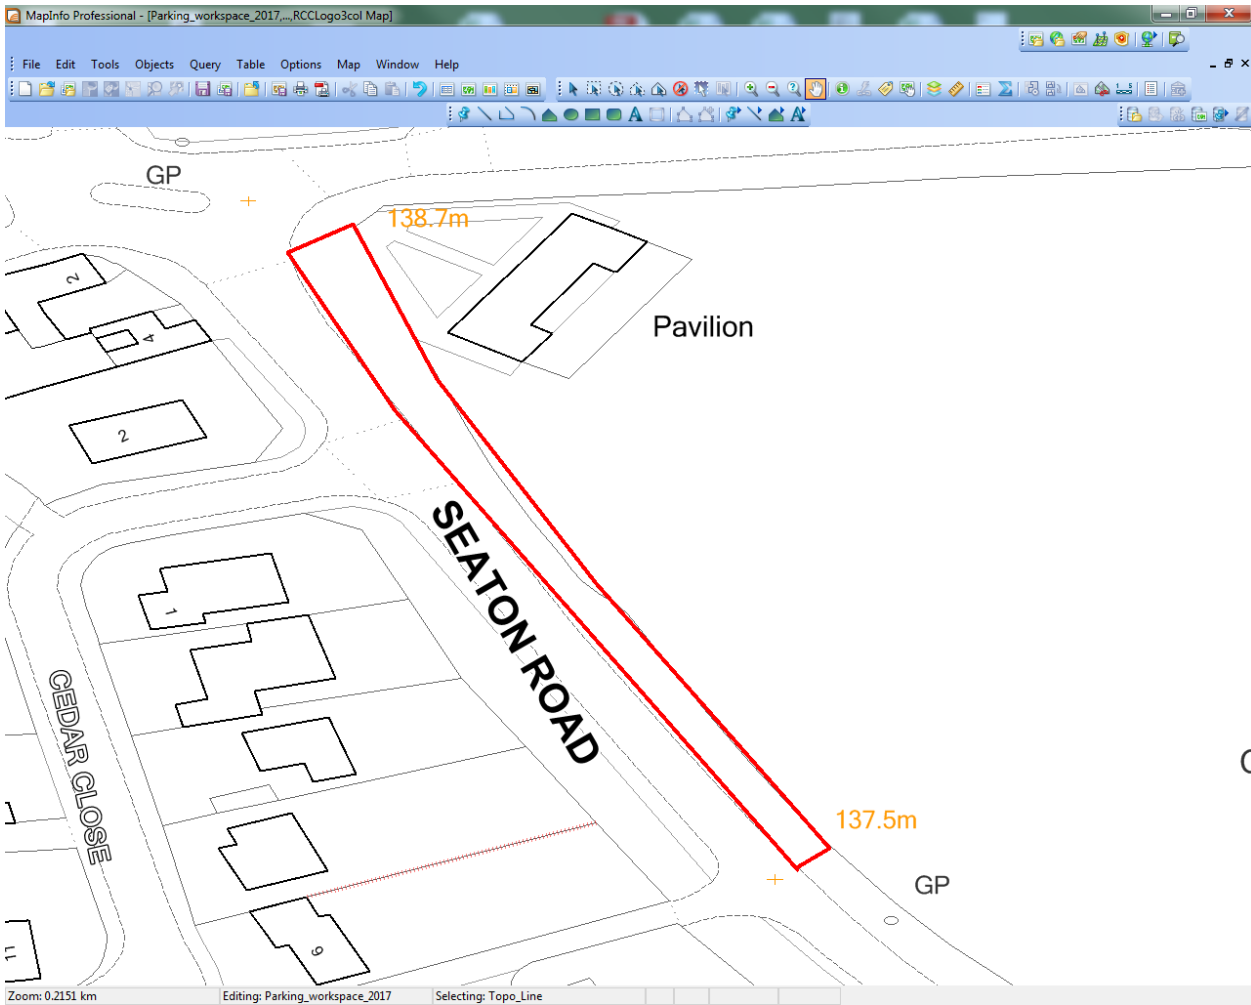

If you have any queries please email parkingmanagement@rutland.gov.uk .

Yours sincerely

James von der Voelsungen | Parking Services Manager

Rutland County Council, Catmose, Oakham, Rutland LE15 6HP